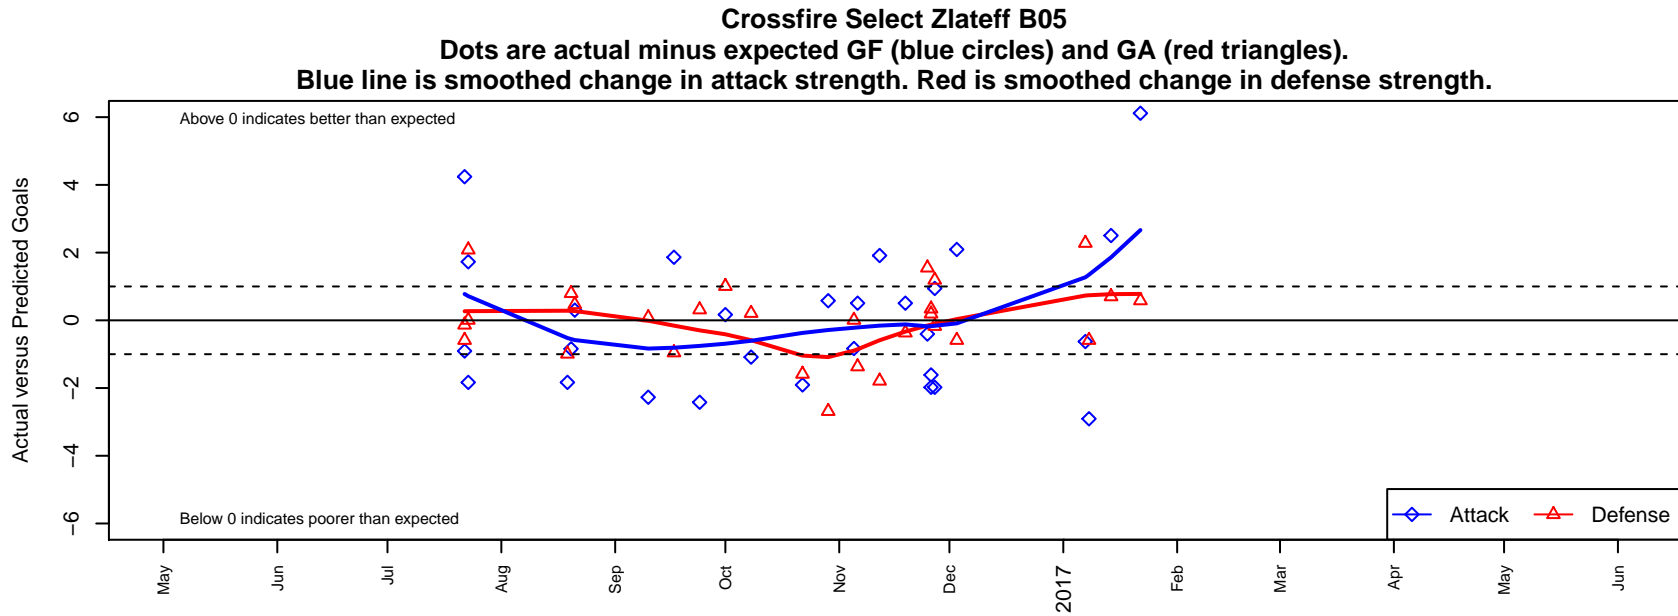

**attack and defense variance (black dot)
relative to other teams
and top 10 in region**

**attack and defense rating
relative to others at age
and all opponents in last 13 months**

Crossfire Select Zlateff B05

Crossfire Select SC
Redmond, WA
B05 total strength=685
attack=0.97 defense=0.47
fall league = NPSL Div 1 (05) U12

alt names used:
CROSSFIRE SELECT ZLATEFF (WA)
Crossfire Select B05 Zlateff
Crossfire Select B05 Zlateff
Crossfire Select B05 Zlateff
CFS B05 – Gold – Zlateff

Venues played:
2016 Crossfire Select U12 Gold
2016 Bigfoot Gold U12
2016 NPSL Division 1 (05) U12
2016 Cranberry Cup U12
2016 Founders Cup B05 Div A