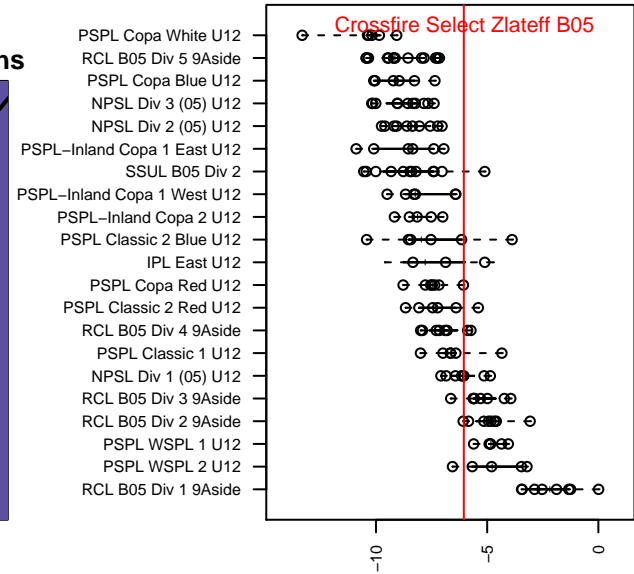

**attack and defense rating
relative to others at age
and all opponents in last 13 months**